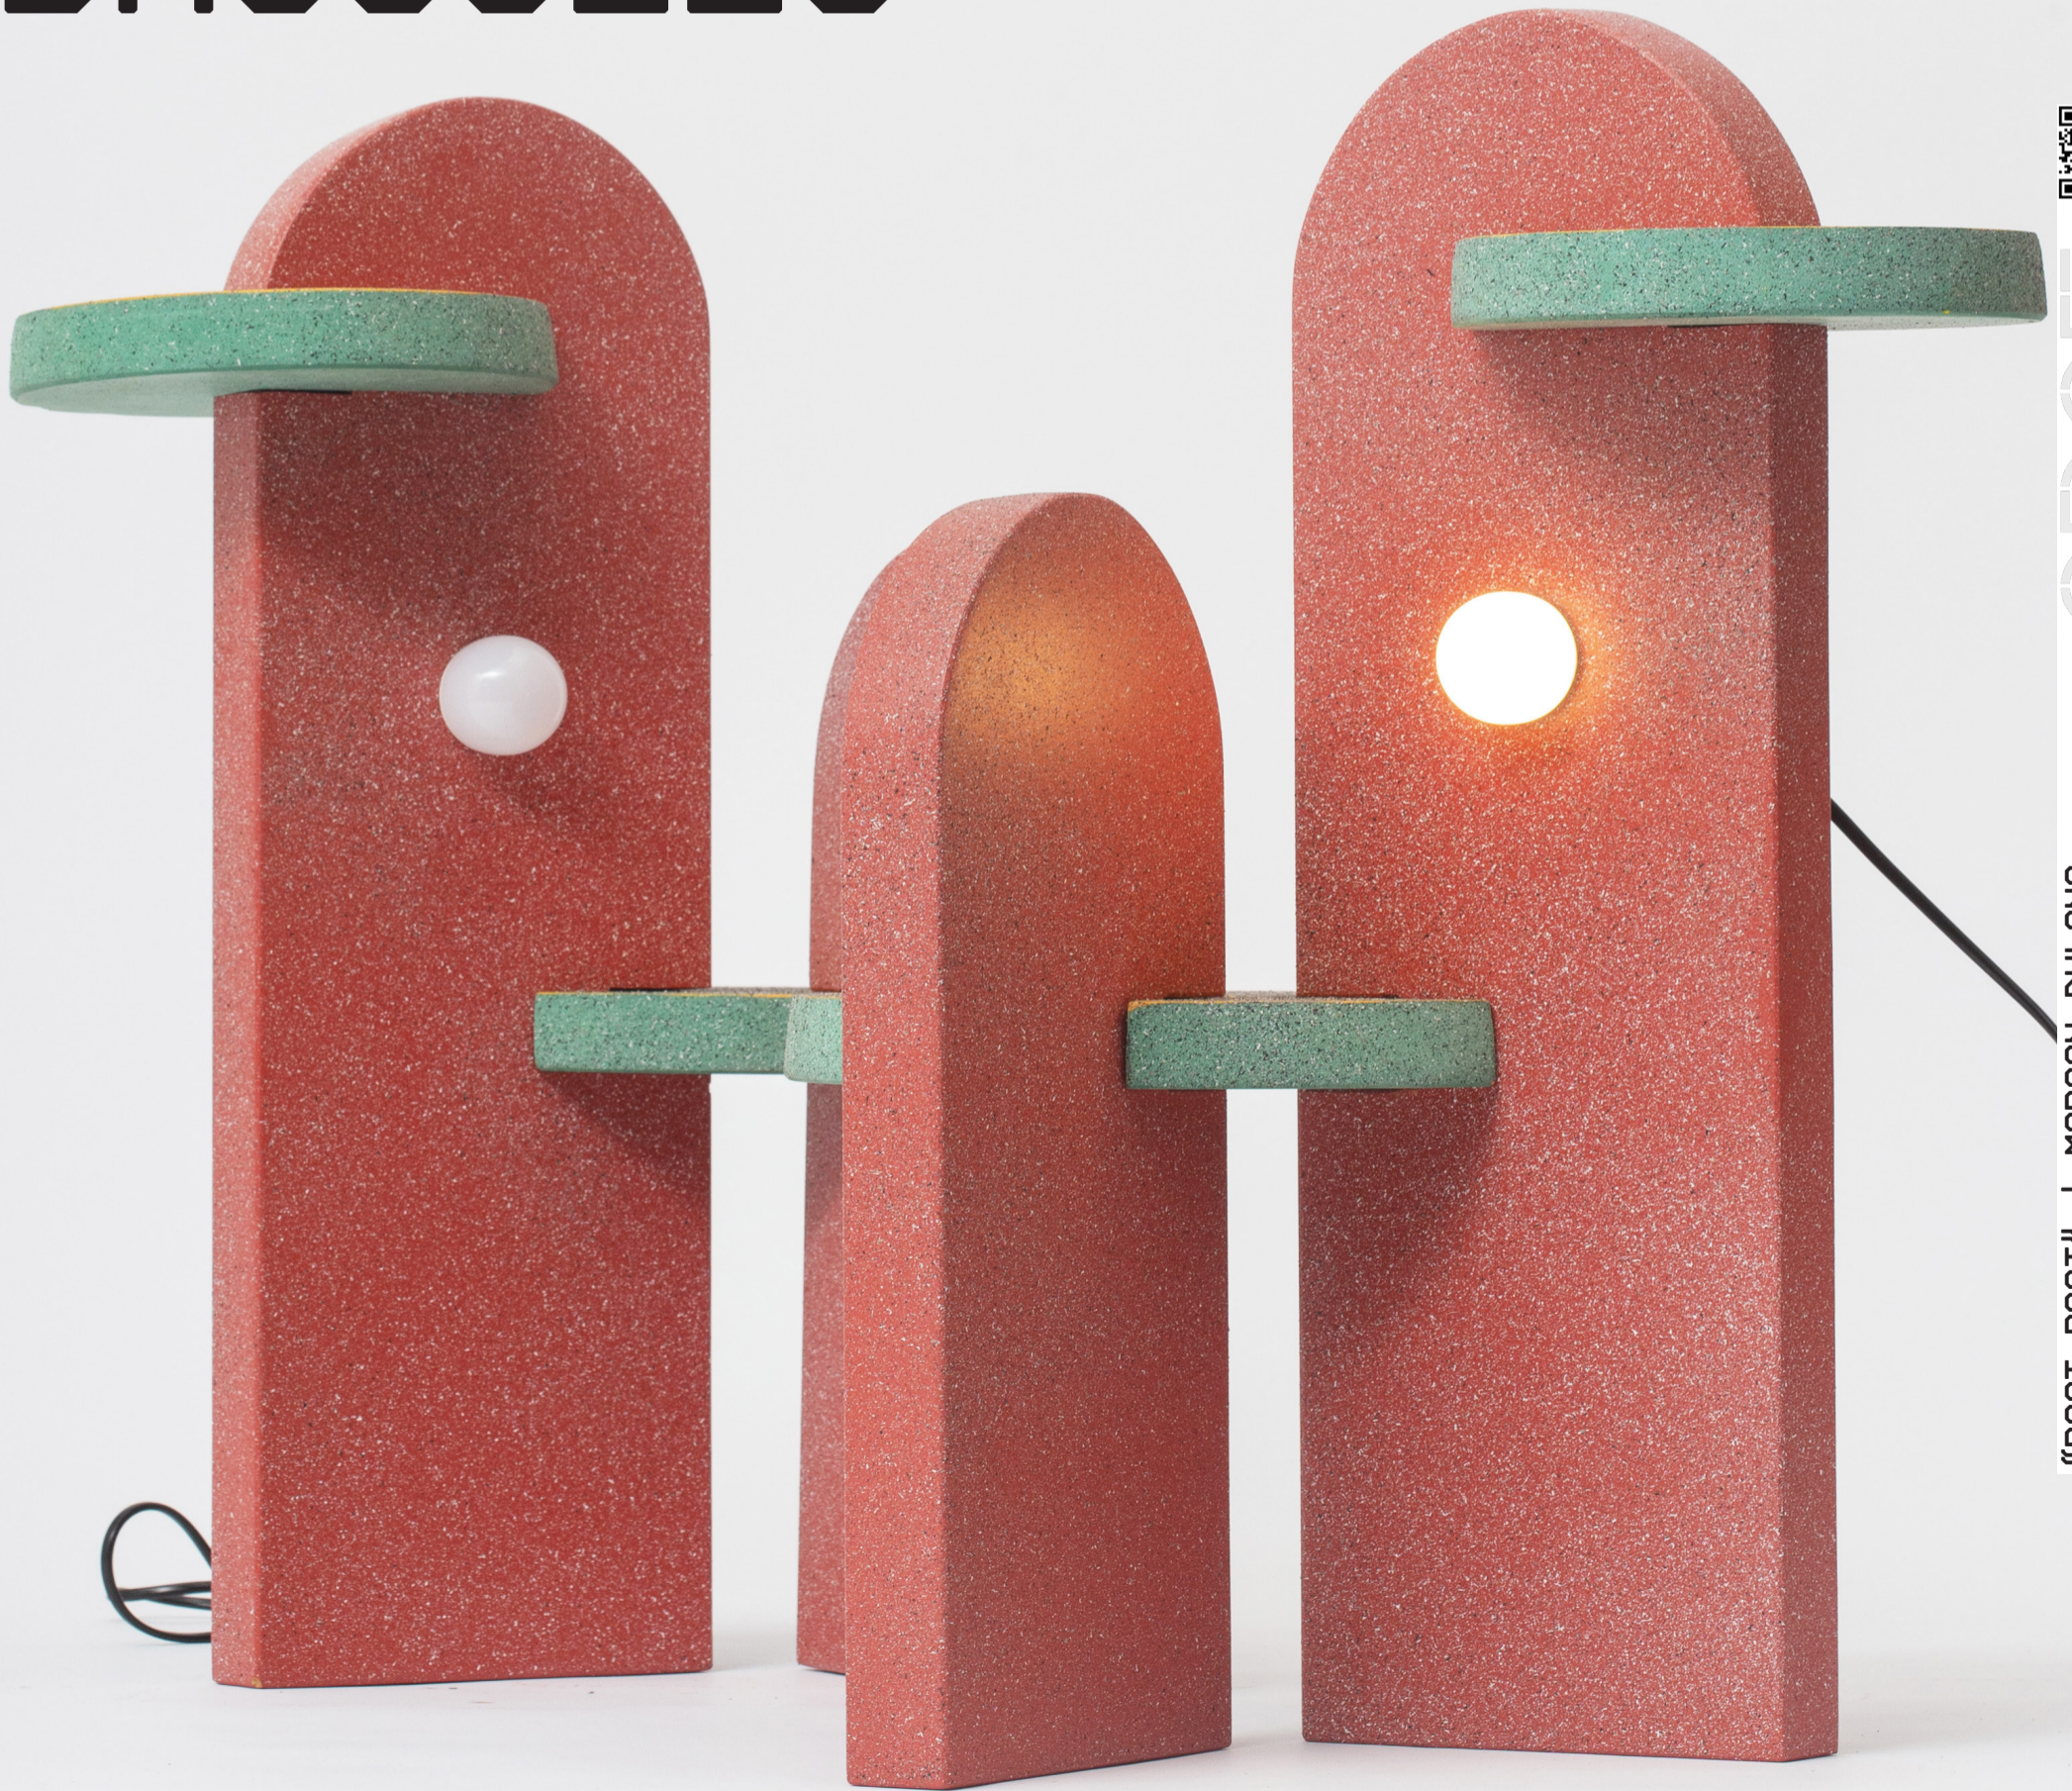

# ADAF 2023

A DOMESTIC ART FAIR

15-18 JUNE 2023

STUDIO CITYGATE  
BRUSSELS

© ANTOINE GRENEZ

ADAF

"BACI BACI" | MORGAN DULONG  
BEDSIDE LAMPS | BEDROOM | ADAF 2022

FÉDÉRATION  
WALLONIE-BRUXELLES