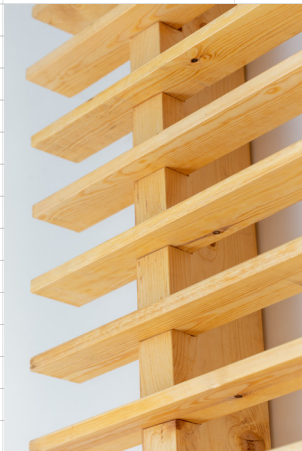

DOMESTIC ART FAIR GUESTROOM

BED

AFTER HOWL
"BED"