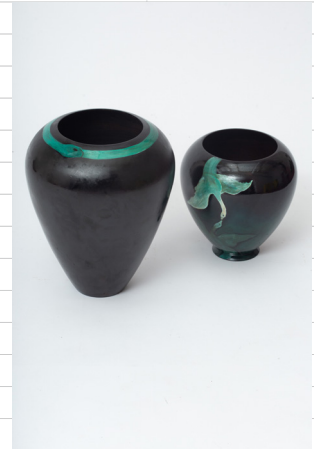

VASES

GIAMMARCO FALCONE
"LA SERPE" & "IL CIGNO"