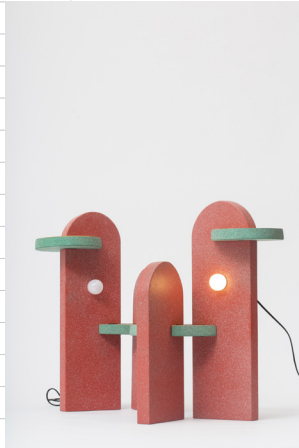

BEDSIDE LAMPS

MORGAN DULONG
"BACI BACI"