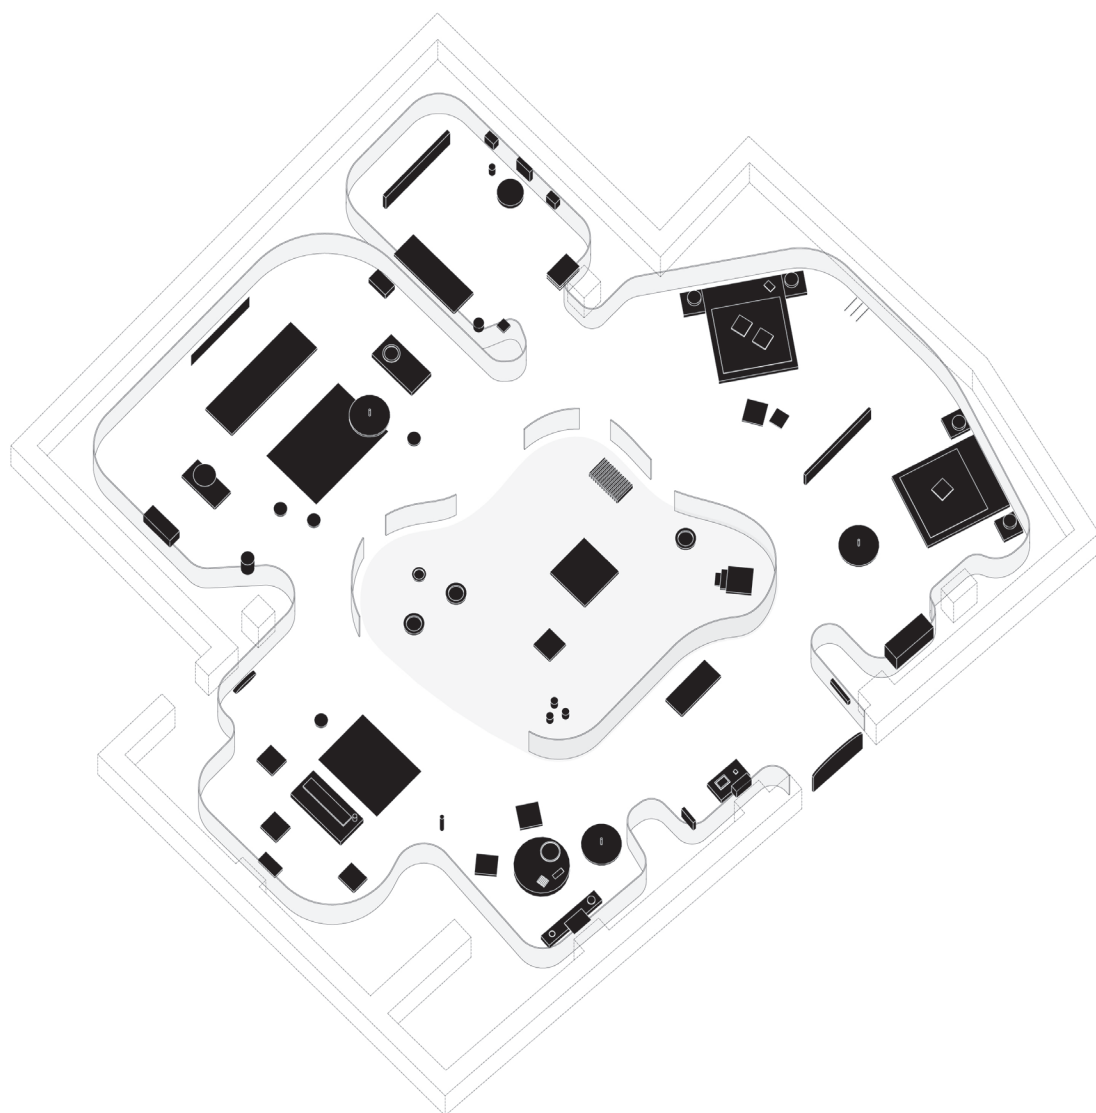

DOMESTICARTFAIR SCENOGRAPHY

SCENOGRAPHY ADAF 2022
LA VALLE - SALLE ATLAS